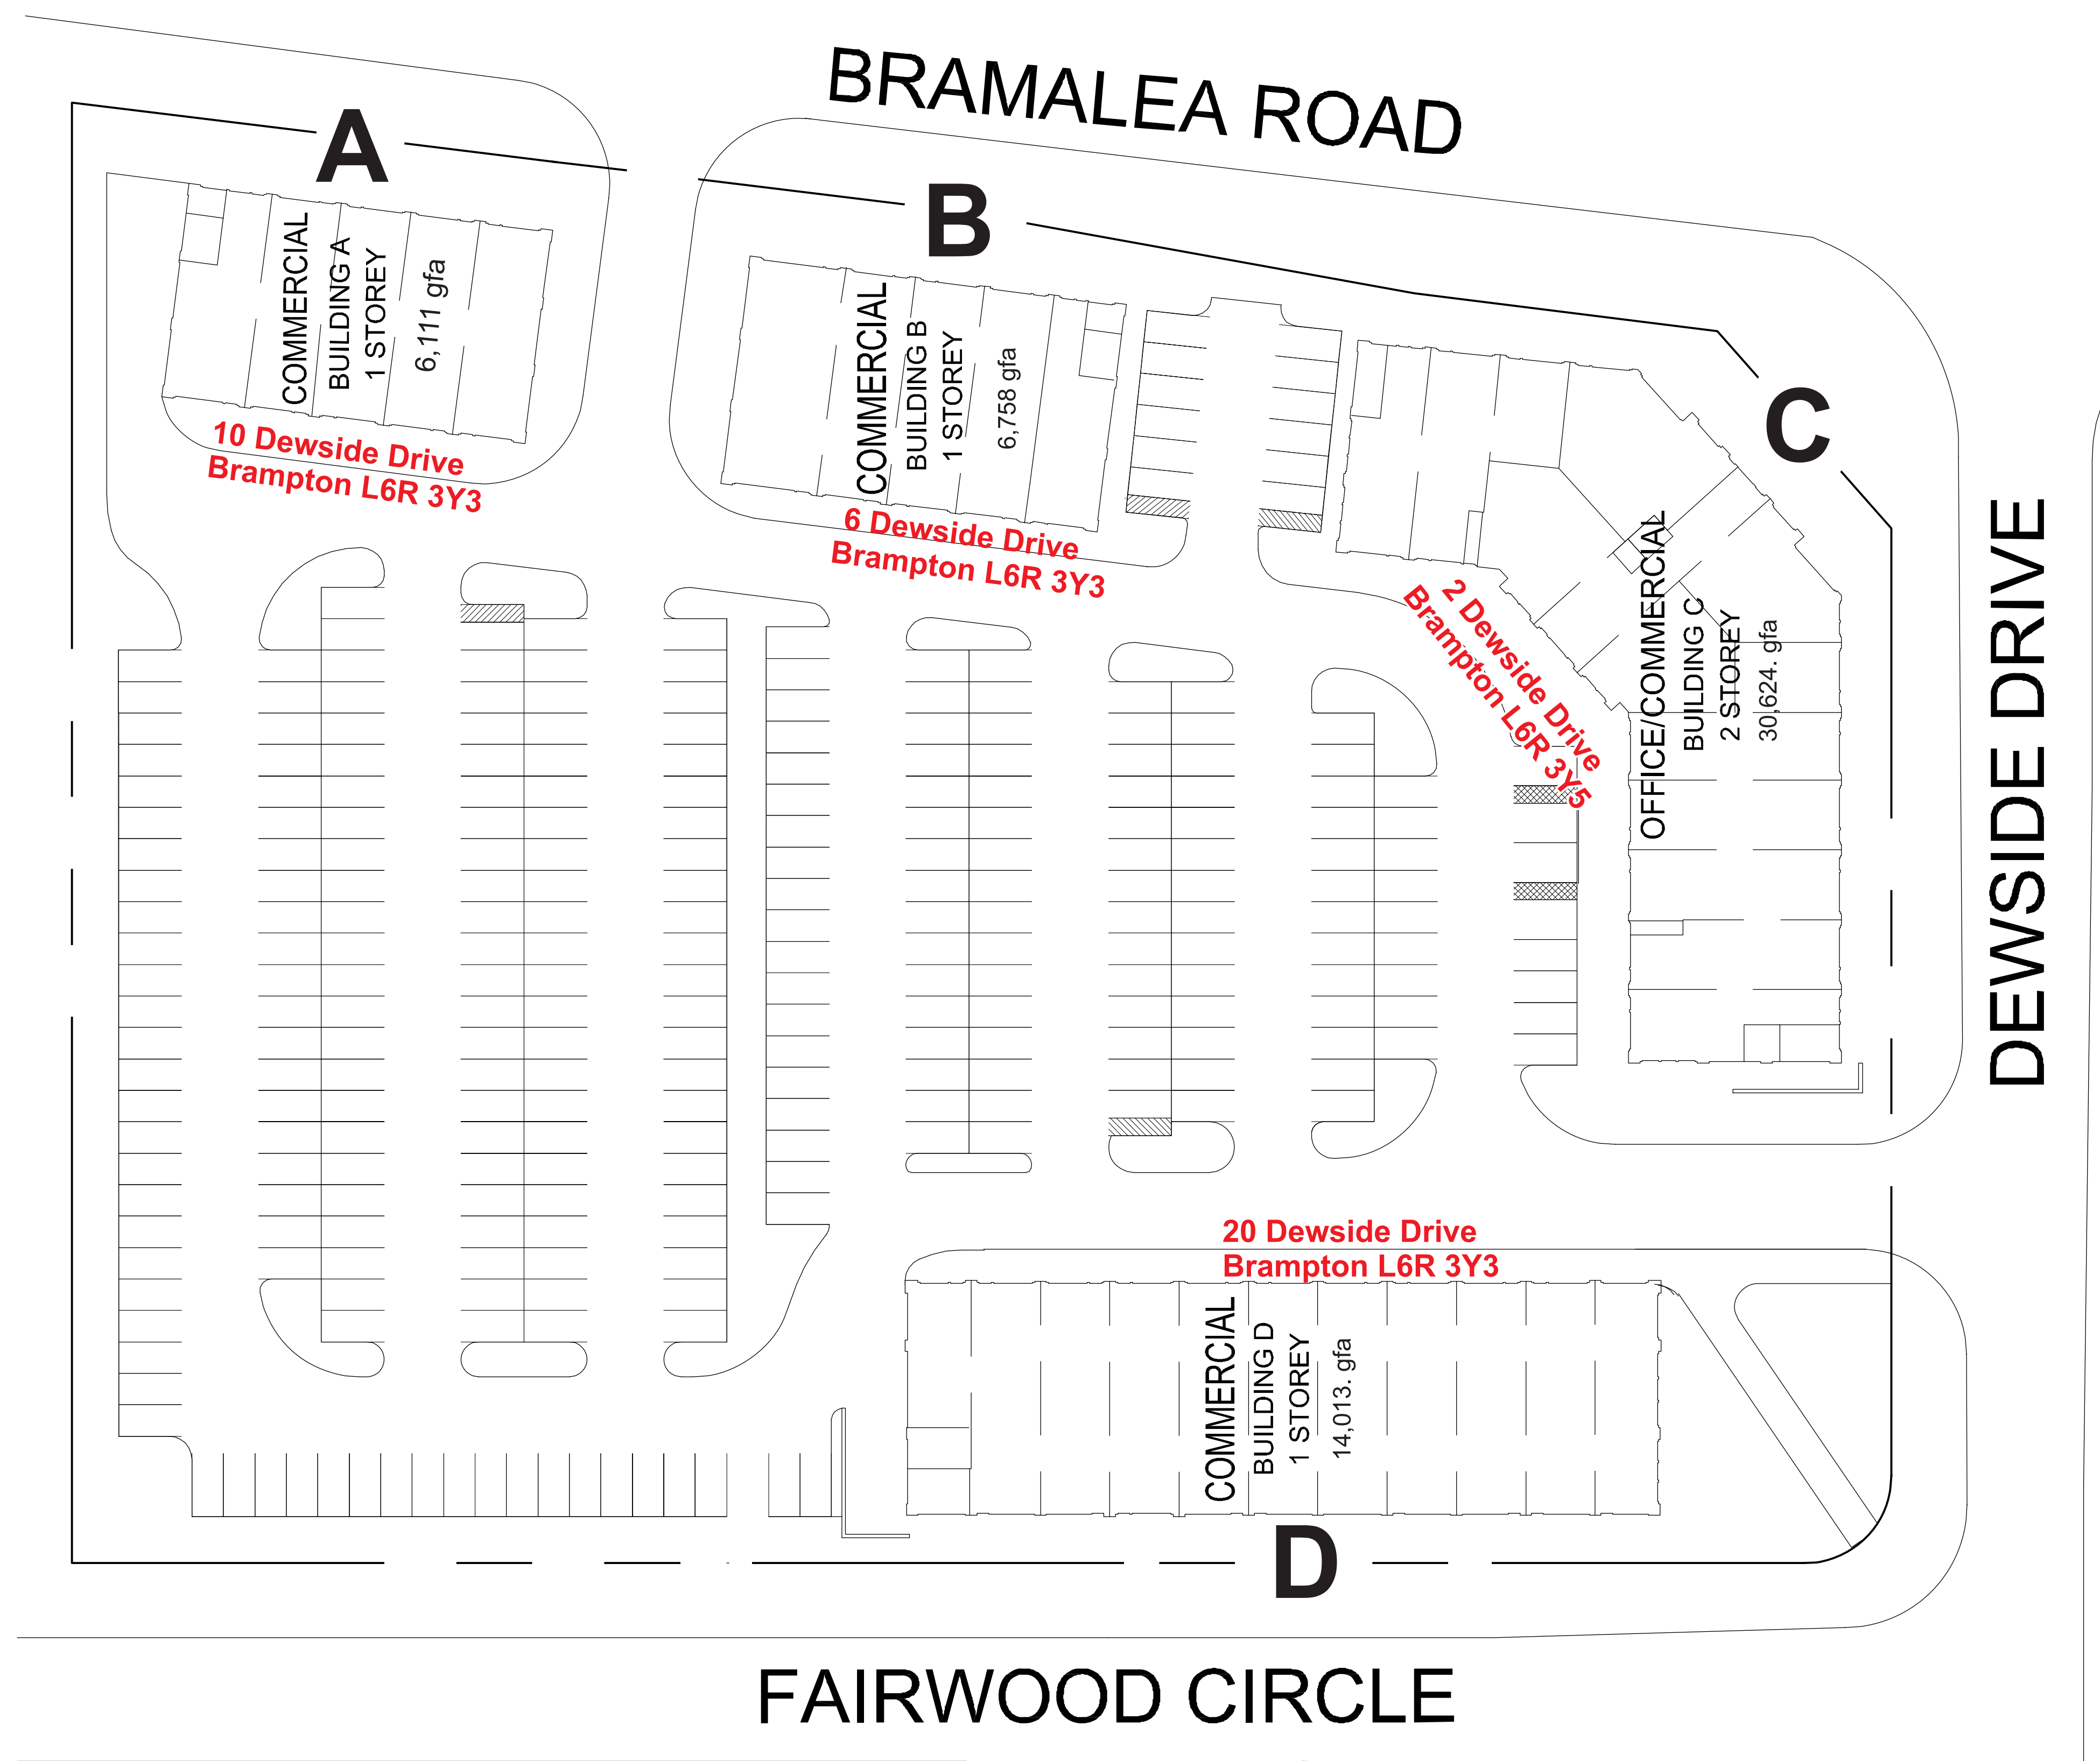

Site Plan

Keyplan

Project :

BRAMALEA
Business Centre

Developed By:

Presented By: